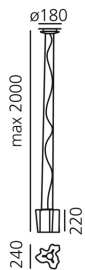

Logico Mini suspension

Gerhard Reichert, Michele De Lucchi

IP20     Dimmerable: 

LUMINAIRE

- Watt: **70W**
- Voltage: **220V-240V**
- Delivered lumens output: **1083lm**
- CCT: **2900K**
- Efficiency: **92%**
- Efficacy: **15.48lm/W**
- CRI: **100**

Notes

Available in four sizes and in four configurations: single, on line, 3x120° and 4x90°. Its modular shape lends itself to the creation and realisation of customized compositions, supplied as special project. Logico nano track is available with track adapter.

PRODUCT CODE: 0696020A

FEATURES

- Article Code: **0696020A**
- Colour: **White**
- Installation: **Suspension**
- Material: **Blown glass, aluminium**
- Series: **Design Collection**
- Environment: **Indoor**
- Area contract: **Hospitality, Office**
- Emission: **Diffused And Direct**
- design by: **Gerhard Reichert, Michele De Lucchi**

DIMENSIONS

- Width: **cm 24**
- Height: **cm 22**
- Base Diameter: **cm 18**
- Max Height from ceiling: **cm 200**

NOT INCLUDED SOURCES

- Category: **HALO**
- Number: **1**
- Lbs: **A60**
- Watt: **77W**
- Socket: **E27**
- Color Rendering: **1a**
- Color temperature (K): **2900K**
- Duration (h): **1000h**